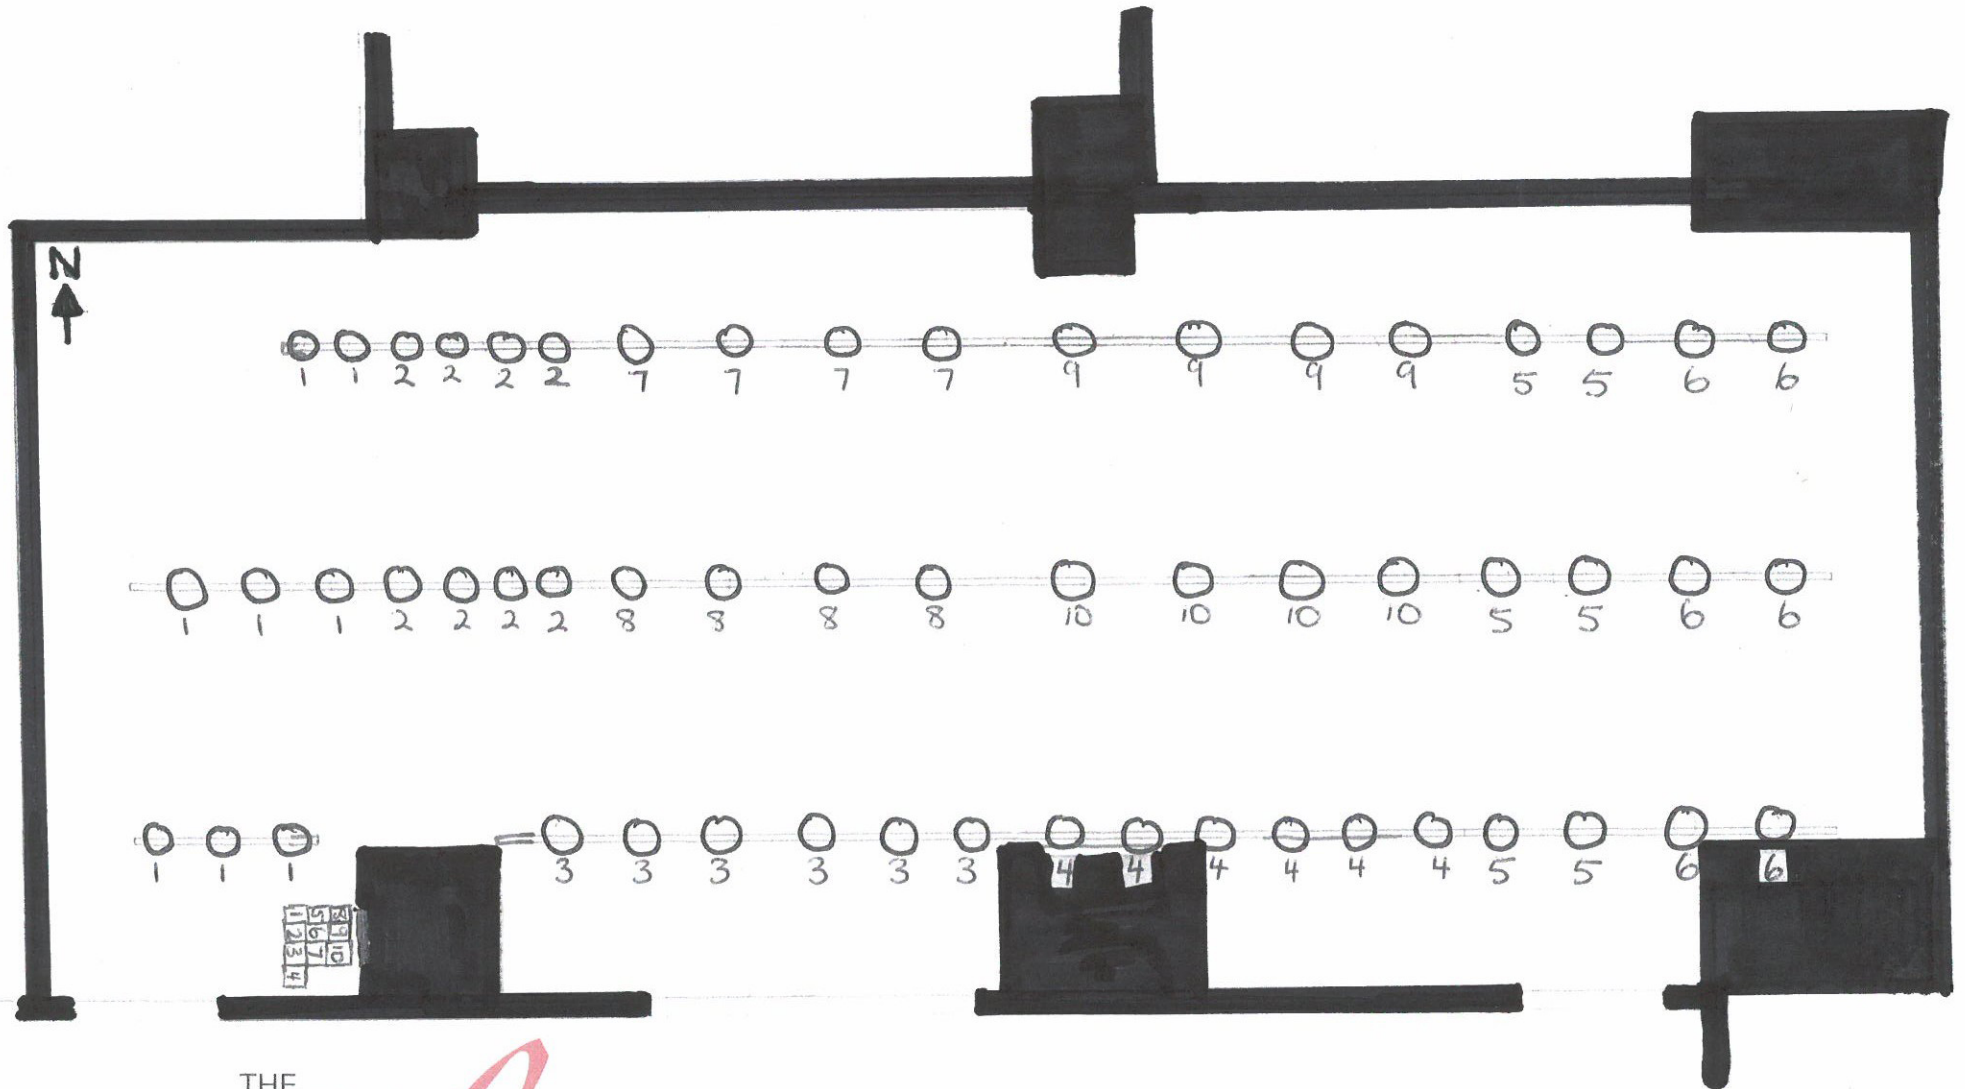

Stewart F. Lane and Bonnie Comley Studio Lab Lighting Map

32 Avenue of the Americas, New York, NY, 10013